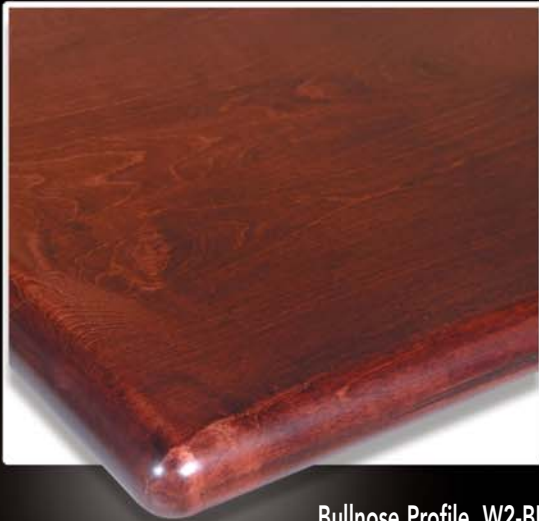

1 1/4" OAK PLANK

Traditional Profile, W3-TR
Walnut Oak Stain, W12

Bullnose Profile, W2-BN
Light Oak Stain, W01

Blocked Profile, W2-BL
Light Cherry Stain, W04

Ogee Profile, W2-OG
Dark Oak Stain, W03

Chamfer Profile, W2-CH
Medium Cherry Stain, W05

Waterfall Profile, W2-WF
Medium Oak Stain, W02

Carolina Table
Manufacturing Co.

102 Main Street • Lamar, SC 29069
Ph. 1-843-326-5761 • www.carolinatable.com

1 1/4" MAPLE PLANK

Traditional Profile, W3-TR
Medium Mahogany Stain, W08

Blocked Profile, W2-BL
Medium Mahogany Stain, W08

Bullnose Profile, W2-BN
Medium Mahogany Stain, W08

Reeded Profile, W3-RE
Natural Maple Stain, W03

Waterfall Profile, W2-WF
Dark Cherry Stain, W06

Ogee Profile, W2-WF
Medium Oak Stain, W02